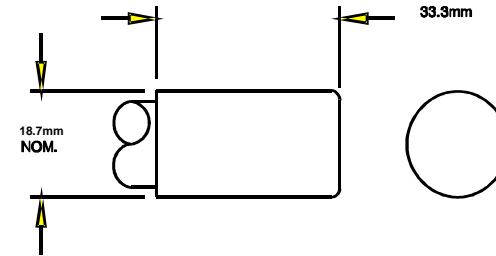

Lamp Type: G36T5LCA/S07/CB-0N6B
Replaces UDC 5340 UD

Spec Number:
2780

Engineering Specification Sheet

Lamp Diagram:

Step Base Lamp

A08-62-C00 HD No Hole Base

Left Base Diagram:

A08-N6-CP0 Step Base

Right Base Diagram:

Pin: 08-PN-006

Lamp Characteristics

| | | | | | |
|--------------------|---------------|----------|------------|-------------------|-------|
| (A) Base Face: | 843 | mm | +/- 3 | | |
| (B) ARC: | 787 | mm | | Operating Current | 420mA |
| (C) Bulb Diameter | 15 | mm | | Lamp Voltage | 120V |
| (X) | | | | Lamp Wattage | 40W |
| Glass Type: | L (Non-Ozone) | Coating: | A11-QC-001 | | |
| If Spliced: | L | mm | VH | mm | |
| | (Y) | | | | |

UV Output - Certified to be true. Kenneth A. Ell, President

| Output UVC Watts | micro/watt | /cm ² @ 1 Meter | Rated Life (hrs) | % Output @EOL | Output Notes Field | Ballast Used for Measurements |
|------------------|------------|----------------------------|------------------|---------------|--------------------|-------------------------------|
| 14.3 | | 130 | 12000 | 80.00% | | SM140-S-TP |