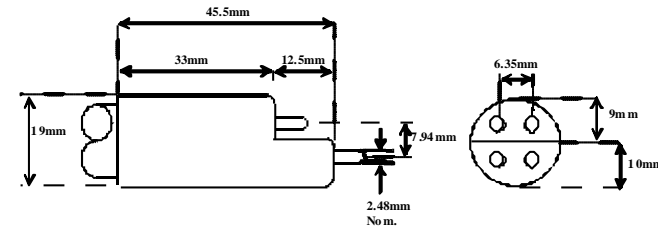

Lamp Type: G36T5LCA/S07/CB-0N6B
Replaces UDC 5340 UD

Spec Number:
2780

Engineering Specification Sheet

Lamp Diagram:

Step Base Lamp

A08-62-C00 HD No Hole Base

Left Base Diagram:

A08-N6-CP0 Step Base

Right Base Diagram:

Pin: 08-PN-006

Lamp Characteristics

| | | | | | |
|--------------------|---------------|----------|------------|-------------------|-------|
| (A) Base Face: | 843 | mm | +/- 3 | | |
| (B) ARC: | 787 | mm | | Operating Current | 420mA |
| (C) Bulb Diameter | 15 | mm | | Lamp Voltage | 120V |
| (X) | | | | Lamp Wattage | 40W |
| Glass Type: | L (Non-Ozone) | Coating: | A11-QC-001 | | |
| If Spliced: | L | mm | VH | mm | |
| | (Y) | | | | |

UV Output - Certified to be true. Kenneth A. Ell, President

| Output UVC Watts | micro/watt | /cm ² @ 1 Meter | Rated Life (hrs) | % Output @EOL | Output Notes Field | Ballast Used for Measurements |
|------------------|------------|----------------------------|------------------|---------------|--------------------|-------------------------------|
| 14.3 | | 130 | 12000 | 80.00% | | SM140-S-TP |