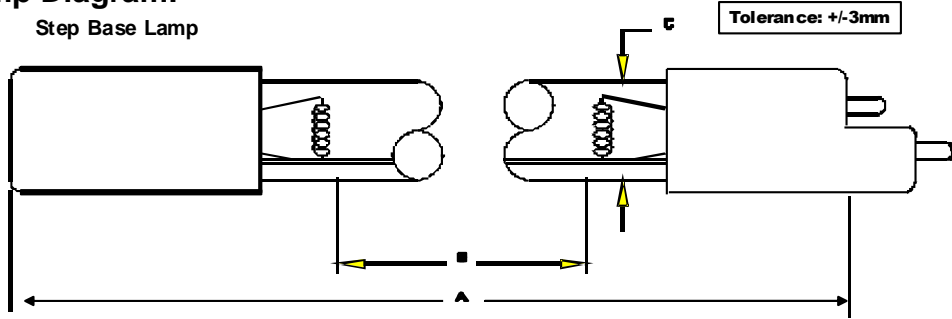

Lamp Type: G36T5LCA/S07/CB-0N6B
Replaces UDC 5340 UD

Spec Number:
2780

Engineering Specification Sheet

Lamp Diagram:

Step Base Lamp

A08-62-C00 HD No Hole Base

Left Base Diagram:

A08-N6-CP0 Step Base

Right Base Diagram:

Pin: 08-PN-006

Lamp Characteristics

| | | | | | |
|--------------------|---------------|----------|------------|-------------------|-------|
| (A) Base Face: | 843 | mm | +/- 3 | | |
| (B) ARC: | 787 | mm | | Operating Current | 420mA |
| (C) Bulb Diameter | 15 | mm | | Lamp Voltage | 120V |
| (X) | | | | Lamp Wattage | 40W |
| Glass Type: | L (Non-Ozone) | Coating: | A11-QC-001 | | |
| If Spliced: | L | mm | VH | mm | |
| | (Y) | | | | |

UV Output - Certified to be true. Kenneth A. Ell, President

| Output UVC Watts | micro/watt | /cm ² @ 1 Meter | Rated Life (hrs) | % Output @EOL | Output Notes Field | Ballast Used for Measurements |
|------------------|------------|----------------------------|------------------|---------------|--------------------|-------------------------------|
| 14.3 | | 130 | 12000 | 80.00% | | SM140-S-TP |